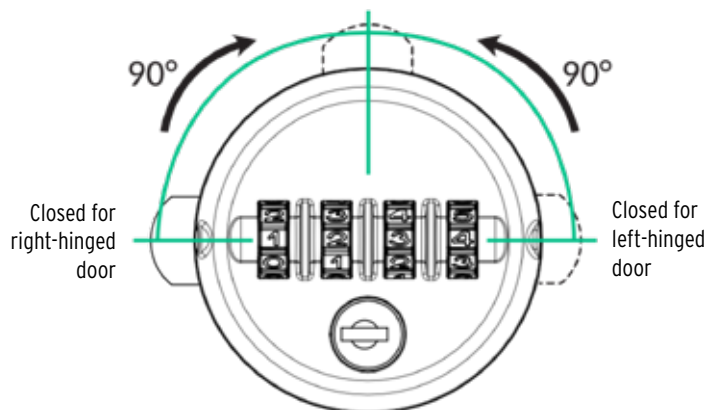

Mechanical combination lock 2022

The STRENGER lock **2022** is a new development with an additional security mechanism and contemporary design.

The patented freewheel function guarantees convenient operation of the lock for both the user and the manager.

Product details

- 4-wheel number combination with 10,000 possible combinations
- Modern design variants
- Protection against vandalism
- Left/right rotation
- Emergency opening in seconds with master key
- Bore hole 16/19 - quick and easy assembly
- Easy exchange
- Patented freewheel function
- Attractive design
- Colour customisation possible
- Property rights:
 - Patented function according to DE 50 2004 011 442.3
 - Registered design
- Dimensions: Ø 61 mm, depth 53 mm
- All product variants see back side

Subject to technical changes!
Status: 20.04.2022

A member of the EMKA Group

Products variants

Mechanical combination lock 2022		
	Colour	Article number
Version CURVE Type: 2022-82	black	S730-4600-1000
	grey	S730-4601-1000
Version EDGE Type: 2022-83	black	on request
	grey	on request